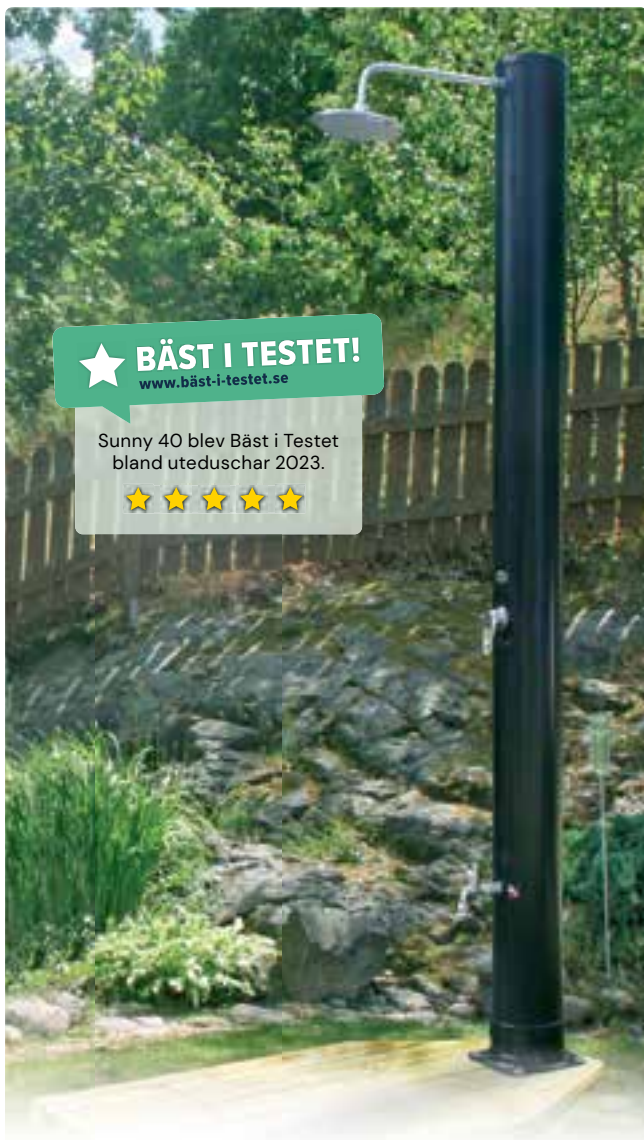

Sunny 40

Med extra stor vattentank när många vill duscha. Sunny 40 rymmer hela 40 liter soluppvärmt vatten och ger cirka 20 minuters duschning. Temperera vattnet med den inbyggda blandaren.

- Rymmer 40 liter soluppvärmt vatten.
- Räcker till cirka 20 minuters tempererad dusch.
- Ansluts direkt till trädgårdsslangen med ½"-koppling (Gardena-typ).
- Takdusch.
- Blandare som ger en behaglig vattentemperatur.
- Med fotdusch (kallvatten).
- Trädäck säljs separat (art.nr 40016).
- Stolphöjd 2200/2170 mm.**
- Stolpdiameter 160 mm.

Sunny 40-1

Med extra stor vattentank när många vill duscha. Sunny 40 rymmer hela 40 liter soluppvärmt vatten och ger cirka 20 minuters duschning. Med handdusch. Temperera vattnet med den inbyggda blandaren.

- Rymmer 40 liter soluppvärmt vatten.
- Räcker till cirka 20 minuters tempererad dusch.
- Ansluts direkt till trädgårdsslangen med ½"-koppling (Gardena-typ).
- Handdusch och två handduschhållare.
- Inklusive 150 cm duschslang.
- Blandare som ger en behaglig vattentemperatur.
- Med fotdusch (kallvatten).
- Stolphöjd 2200/2170 mm.**
- Stolpdiameter 160 mm.

Art.nr	EAN	Pris*
40006	7391919400061	4250:-

Art.nr	EAN	Pris*
40006-1	7391919400146	4250:-

**Höjden kan variera beroende på modellår.

*Priserna i broschyren är rekommenderade konsumentpriser inklusive moms.